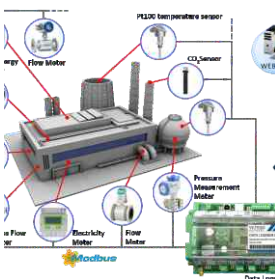

## 03 SCADA & HMI Programming

ELECMEC provides best scada system. HMI are an essential tool in plant operations. It allows better interaction between the machine and operator. Better interaction with machine will increase the operator efficiency and saving of production time.

## 04 Automated Tank Gauges System

In accordance with environmental regulatory compliance, ELECMEC provides best automated gauges system that continuously monitor fuel levels in tanks, track deliveries, fuel spill alarms and to perform leak tests.

## 05 Flow Measurements

We provide flow measurement services for liquid & steam for open channel and pressurized pipe applications.

## 07 Paperless Recorder

A paperless recorder is a data acquisition and data logger device used to record measurement data over time. Many paperless recorder devices are integrated into industrial control systems for process monitoring applications.