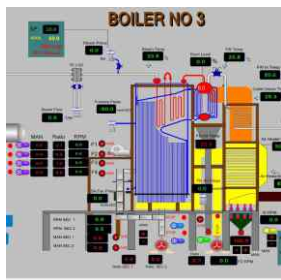

09 Boiler Management System

ELECMEC design and manufactures reliable, technically advanced combustion controls and instrumentation systems for boilers. BMS are standard solutions which comply with all international, national and regional standards which are customized as per your specific needs. ELECMEC provides best BMS for evaluation of cost & efficiency.